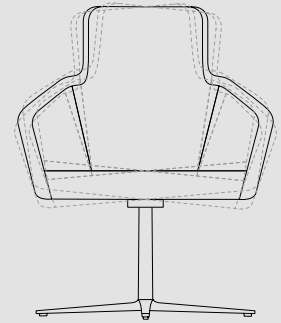

Dondola®³

Wagner redefines the way of sitting. The three-dimensional seat-joint Dondola® is a central component of Wagner chairs. This joint releases the rigid connection from the base of the chair, stimulating micro-movements when sitting, which relieves and strengthen the spine. As proven by two scientific studies, conducted by the orthopaedic clinic for the university of Regensburg (Project leader: Prof. Dr. Dr. h.c. Joachim Grifka): The Dondola® seat-joint will benefit the health of your back long-term.

Die eingebaute Dondola®-Technik entkoppelt die starre Verbindung zum Untergestell und sorgt dadurch für eine dreidimensionale Beweglichkeit des kompletten Stuhlloberteils.

The integrated Dondola®-technology releases the rigid connection from the base of the chair, permitting a three-dimensional flexibility of the entire upper-chair.